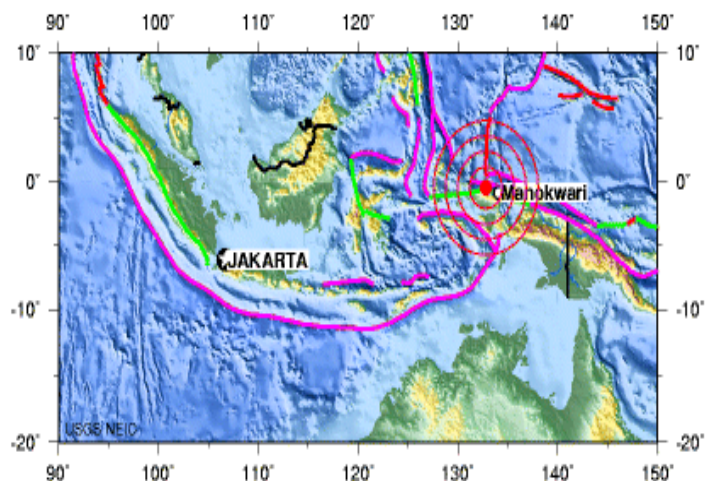

Asian Disaster Reduction Center

Summary of Disaster Information

Asian Disaster Reduction Center
January 05, 2009

Subject: Earthquake in Indonesia
GLIDE number : EQ-2009-000001-IDN

Summary: As of January 05, 2009

Magnitude 7.6 (USGS)

Date-Time (local time) January 03, 2009 at 4:43am

(Japan Time) January 03, 2009 at 4:43am

Location: Near the North Coast of Papua, Indonesia

2955 km (1847 miles) East of JAKARTA, Java, Indonesia

150 km (94 miles) WNW of Manokwari, Papua, Indonesia

Depth: 35 Km (22 miles)

Damages (quoted in Reuters)

Death: 4

Injured: some

Aftershock Information

Magnitude 7.3 (USGS)

Date-Time (local time) January 03, 2009 at 7:33am

(Japan time) January 03, 2009 at 7:33am

Location Near the North Coast of Papua, Indonesia

3000 km (1875 miles) East of JAKARTA, Java, Indonesia

90 km (56 miles) WNW of Manokwari, Papua, Indonesia

Depth 35 Km (22 miles)