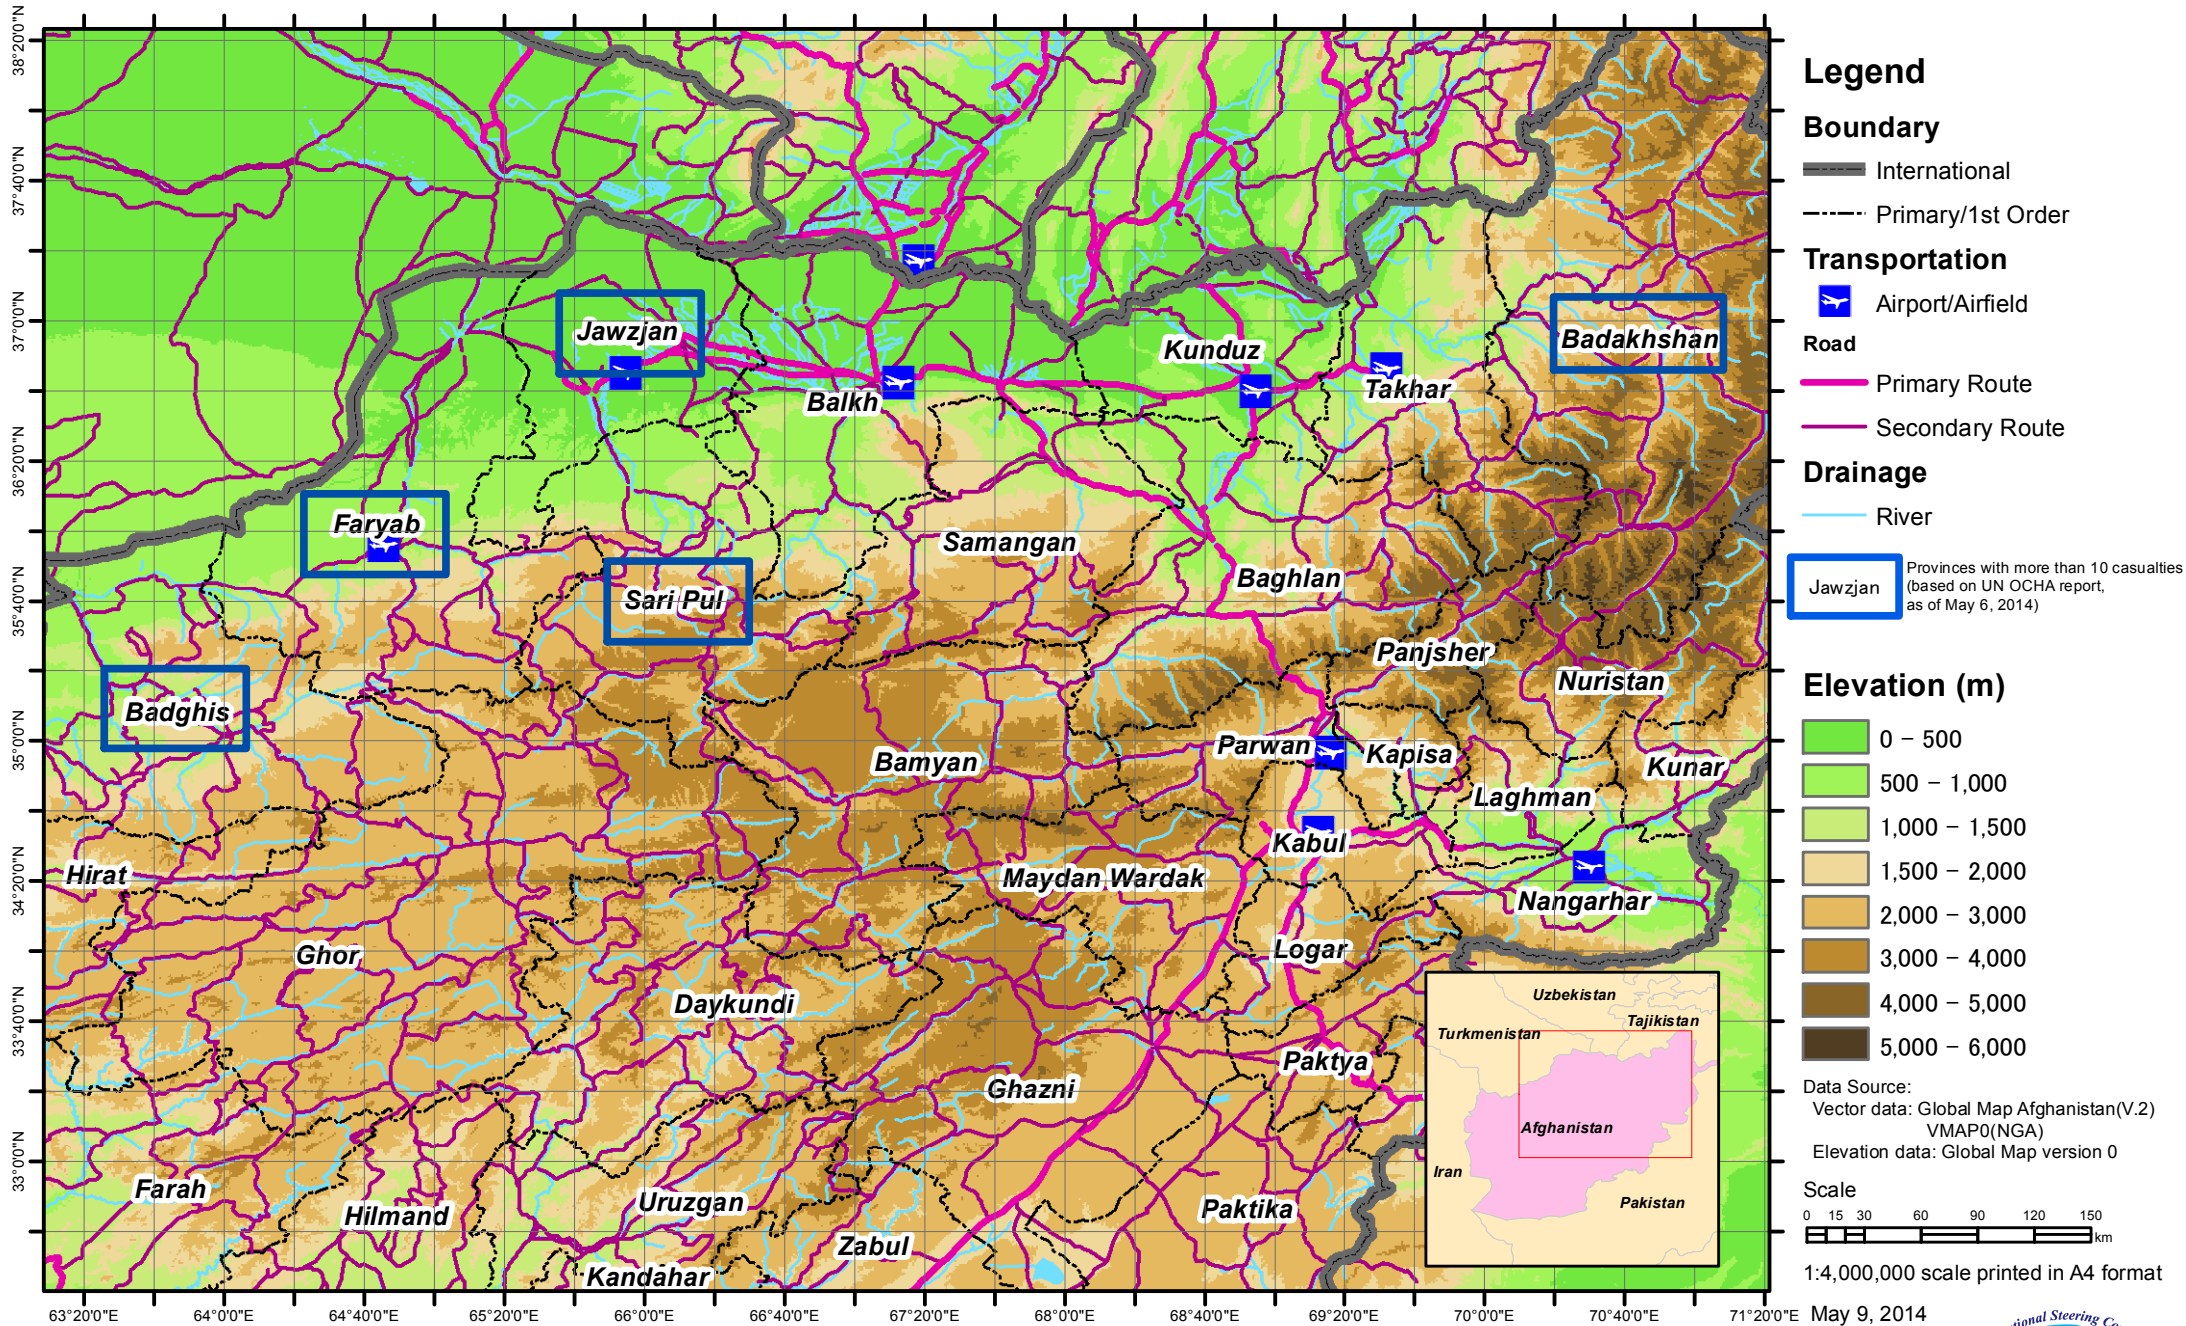

# Global Map of northeastern Afghanistan

GLIDE Number: FF-2014-000060-AFG  
(GLIDE: Global Unique Disaster Identifier)

GSI <http://www.gsi.go.jp/>  
ISCGM <http://www.iscgm.org/>

Geospatial Information Authority of Japan / Secretariat of ISCGM

ISCGM = International Steering Committee for Global Mapping

May 9, 2014