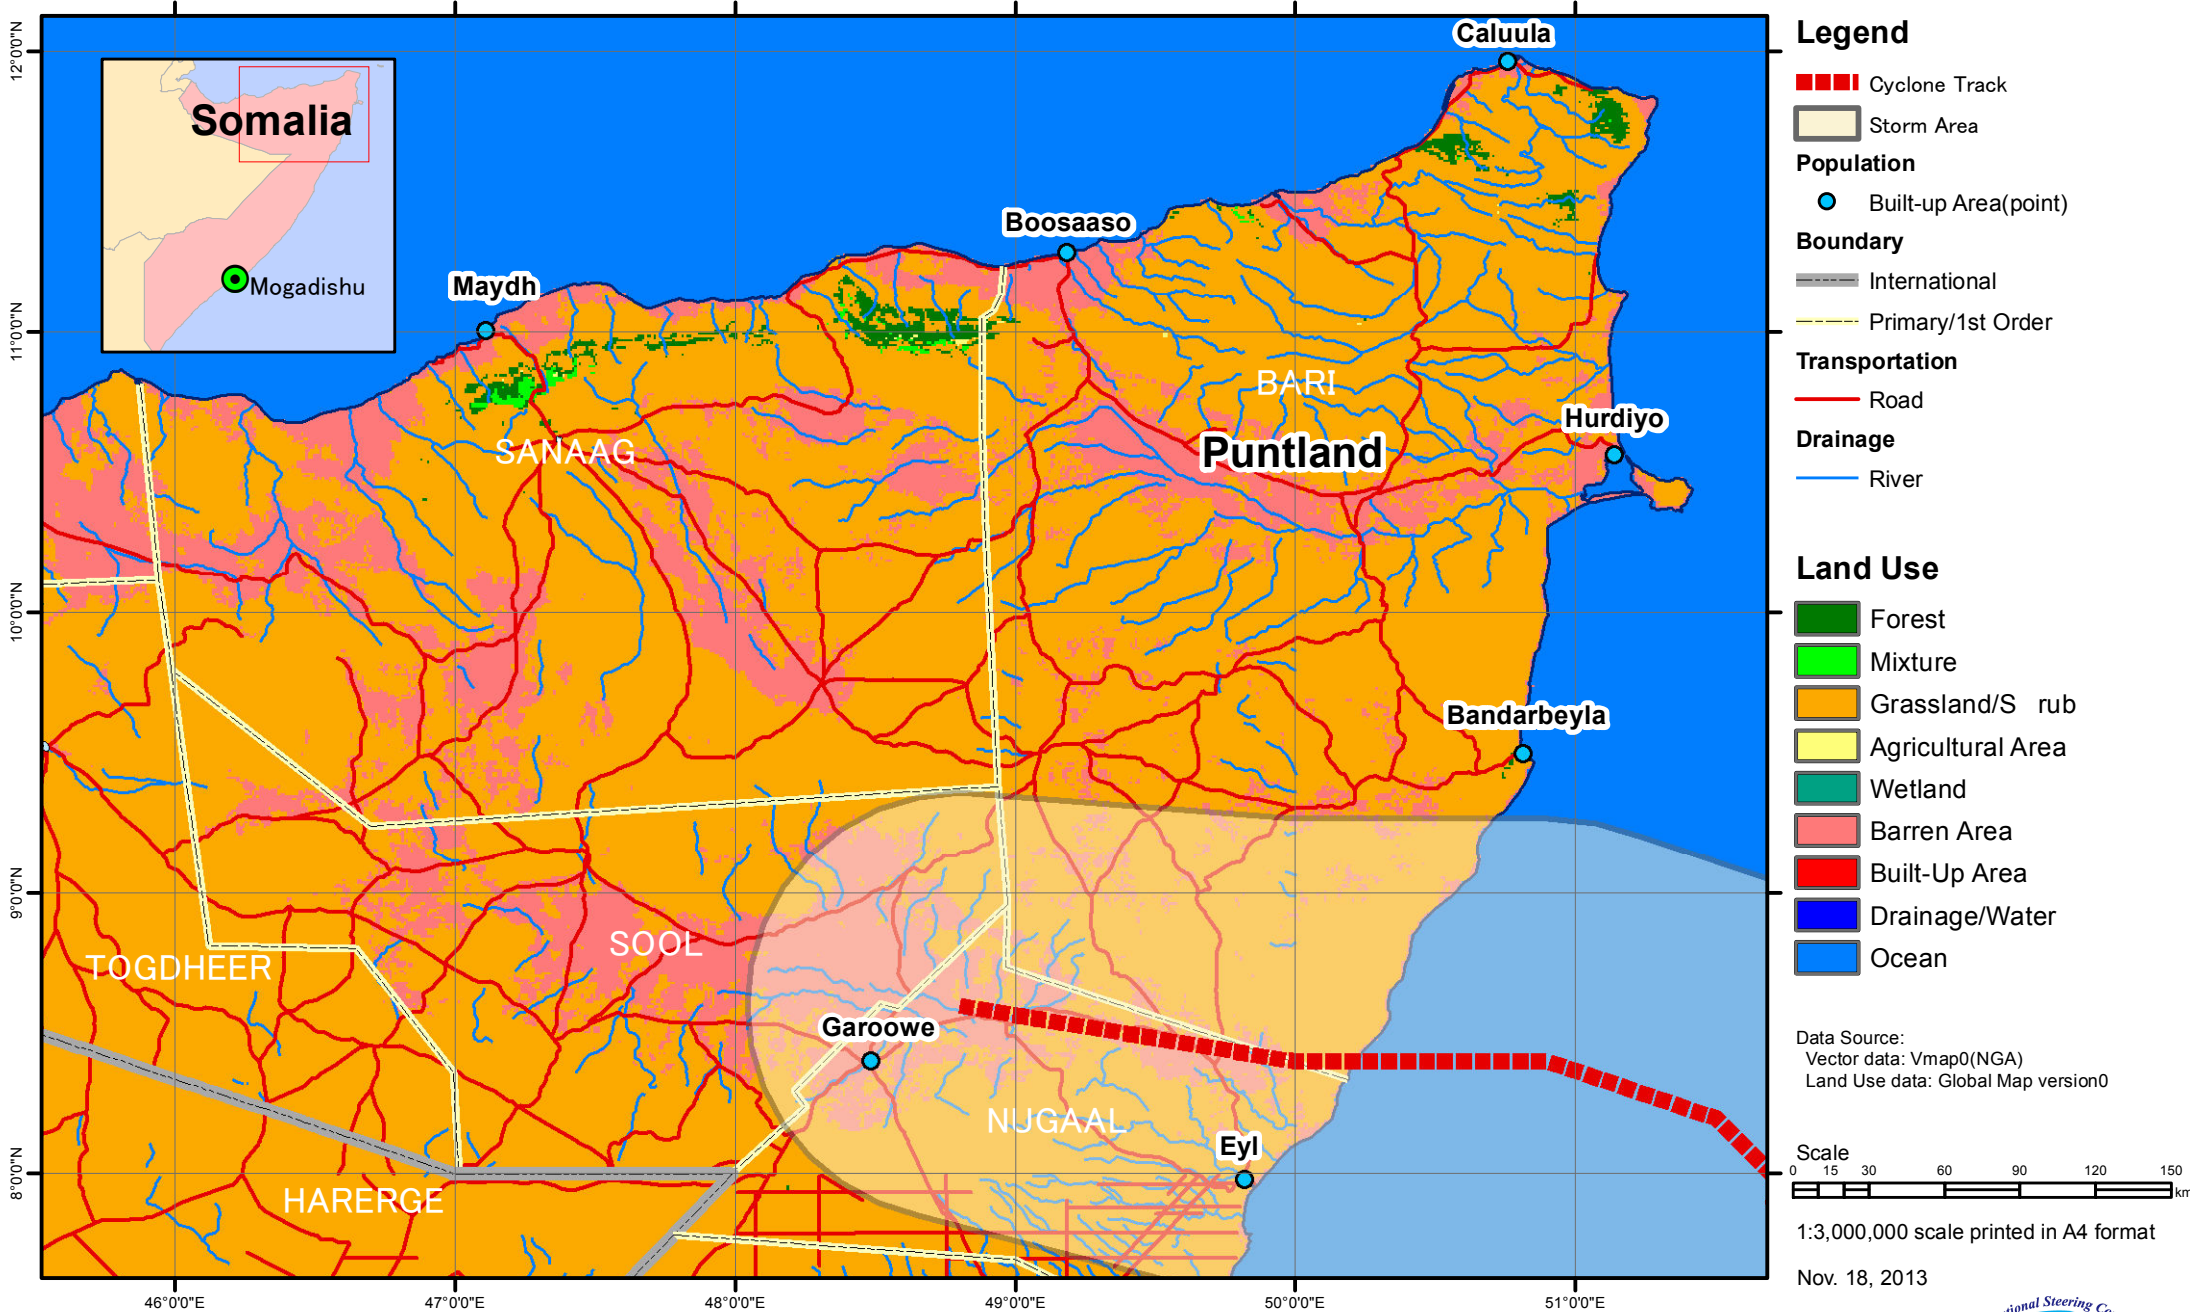

Global Map of Puntland region in northeastern Somalia

GLIDE Number: TC-2013-000140-SOM
(GLIDE: Global Unique Disaster Identifier)

GSI <http://www.gsi.go.jp/>
ISCGM <http://www.iscgm.org/>

ISCGM = International Steering Committee for Global Mapping