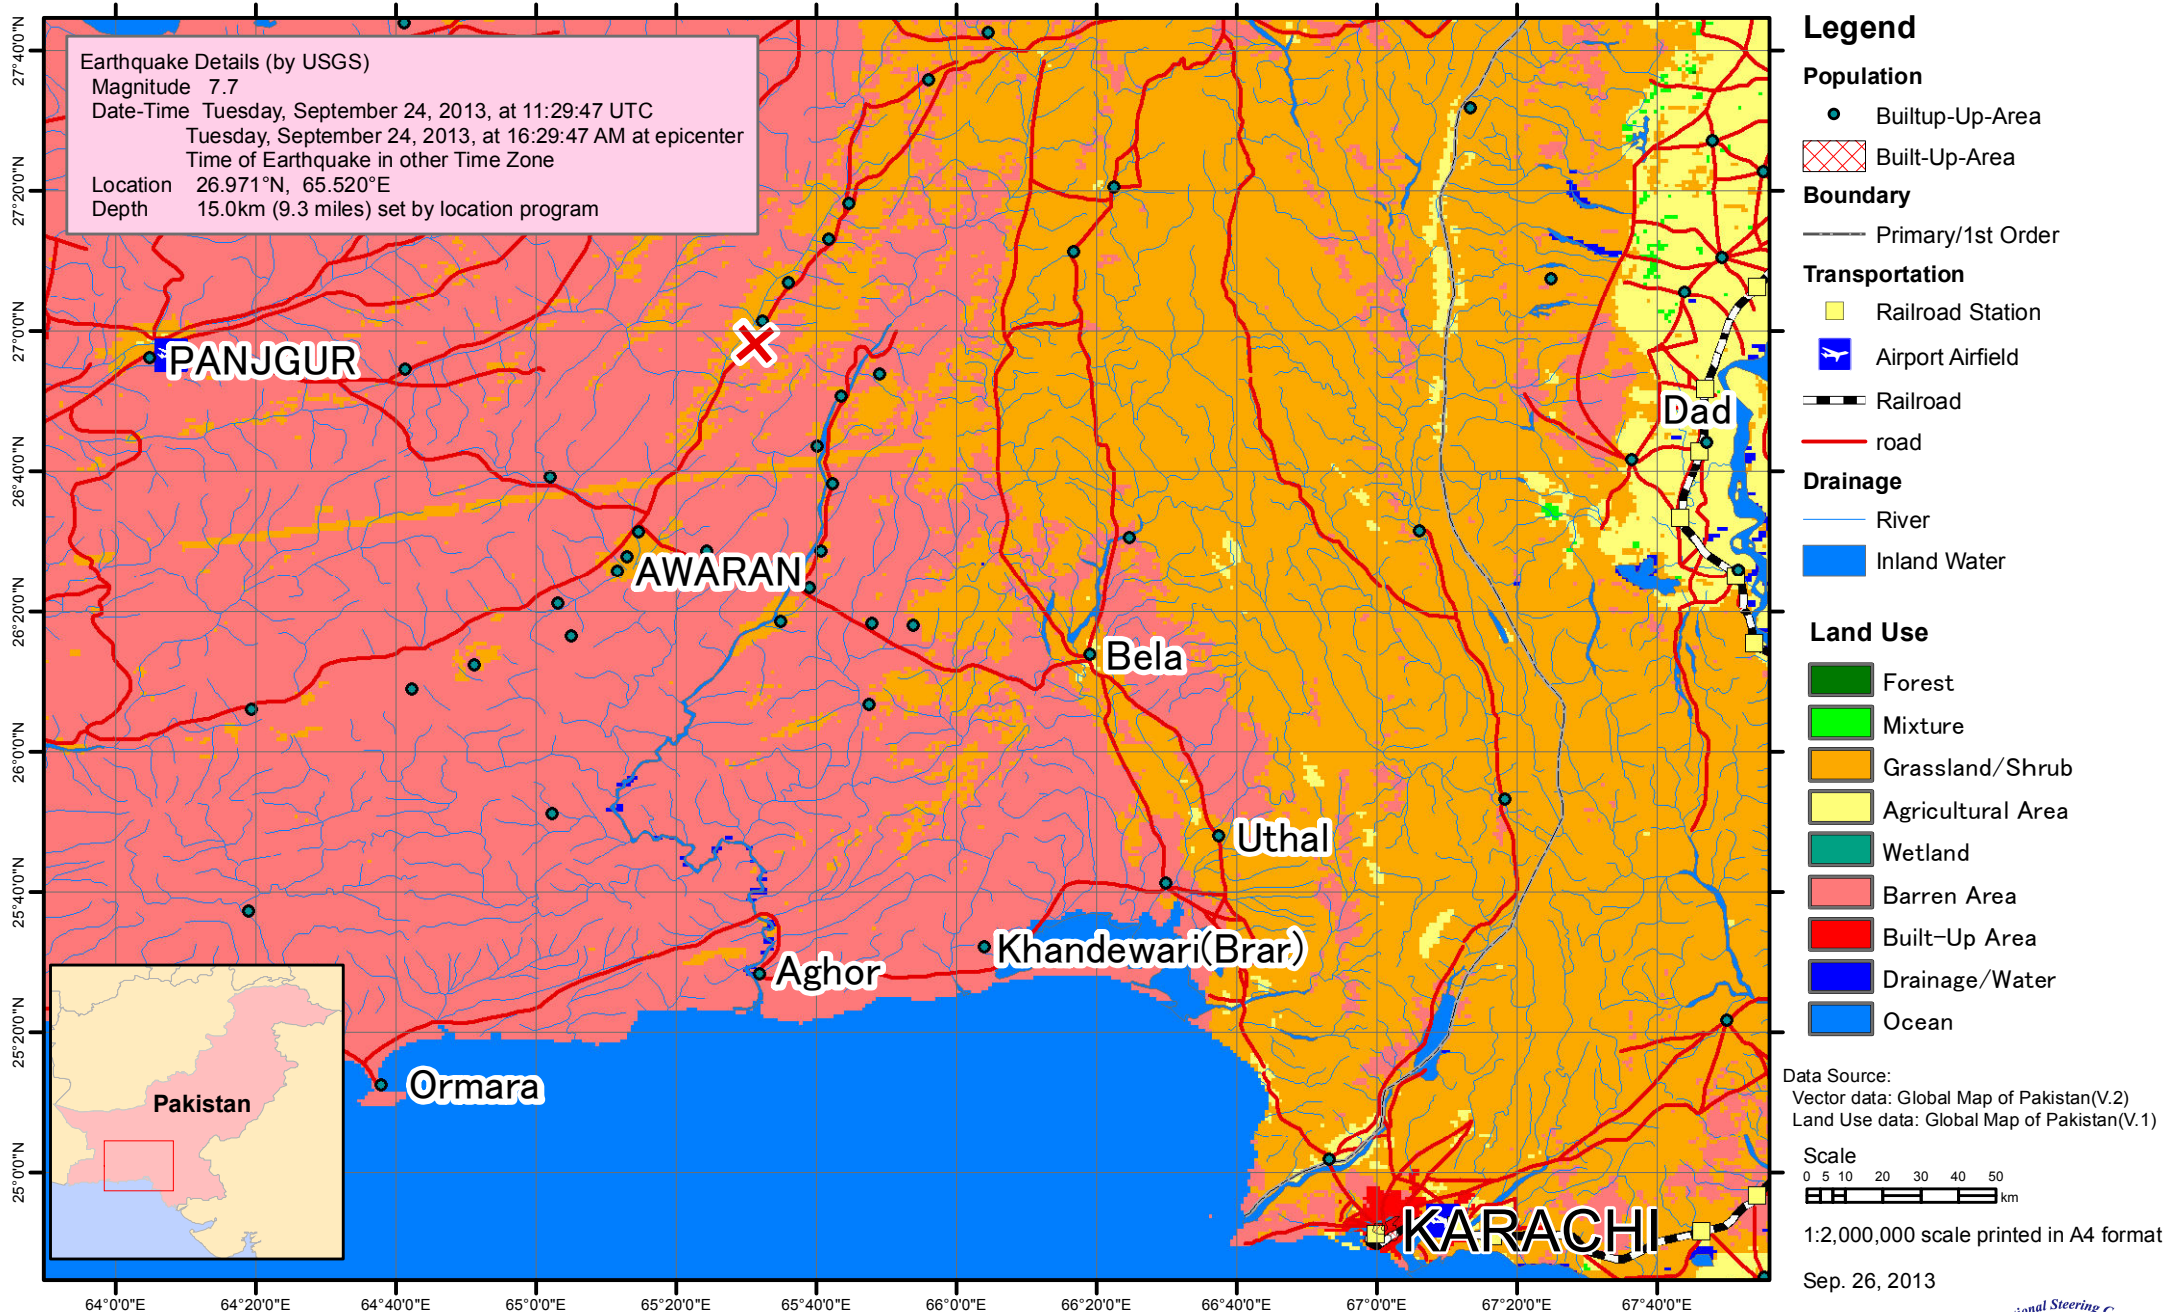

Global Map of Southwestern Pakistan

GLIDE Number: EQ-2013-000121-PAK
(GLIDE: Global Unique Disaster Identifier)

GSI <http://www.gsi.go.jp/>
 ISCGM <http://www.iscgm.org/>

Geospatial Information Authority of Japan / Secretariat of ISCGM

ISCGM = International Steering Committee for Global Mapping