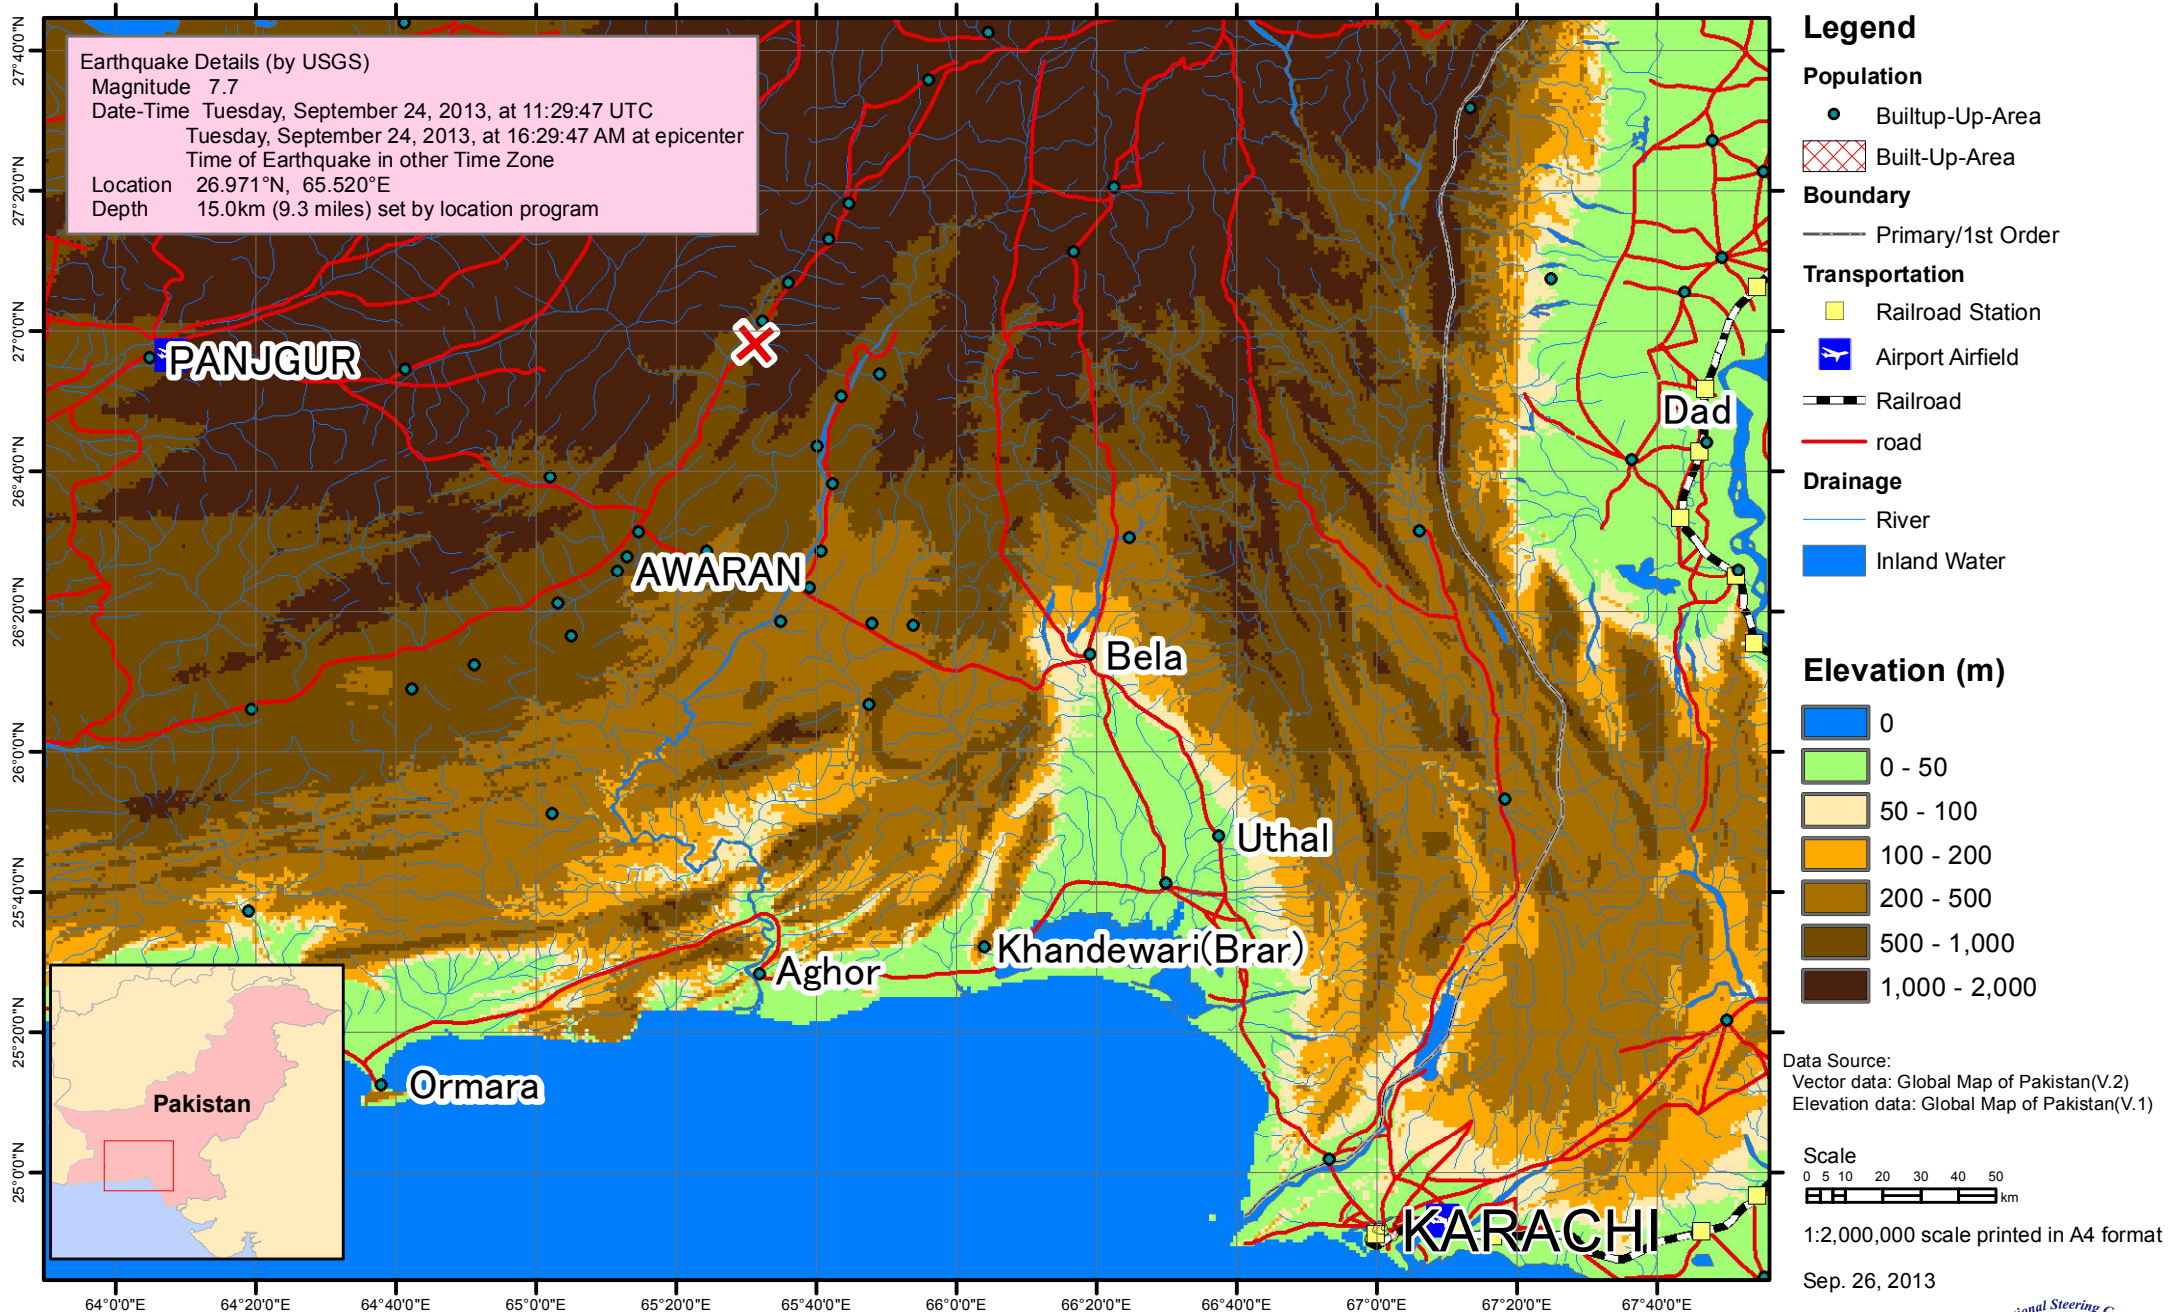

Global Map of Southwestern Pakistan

GLIDE Number: EQ-2013-000121-PAK
(GLIDE: Global Unique Disaster Identifier)

GSI <http://www.gsi.go.jp/>
 ISCGM <http://www.iscgm.org/>

Geospatial Information Authority of Japan / Secretariat of ISCGM

ISCGM = International Steering Committee for Global Mapping